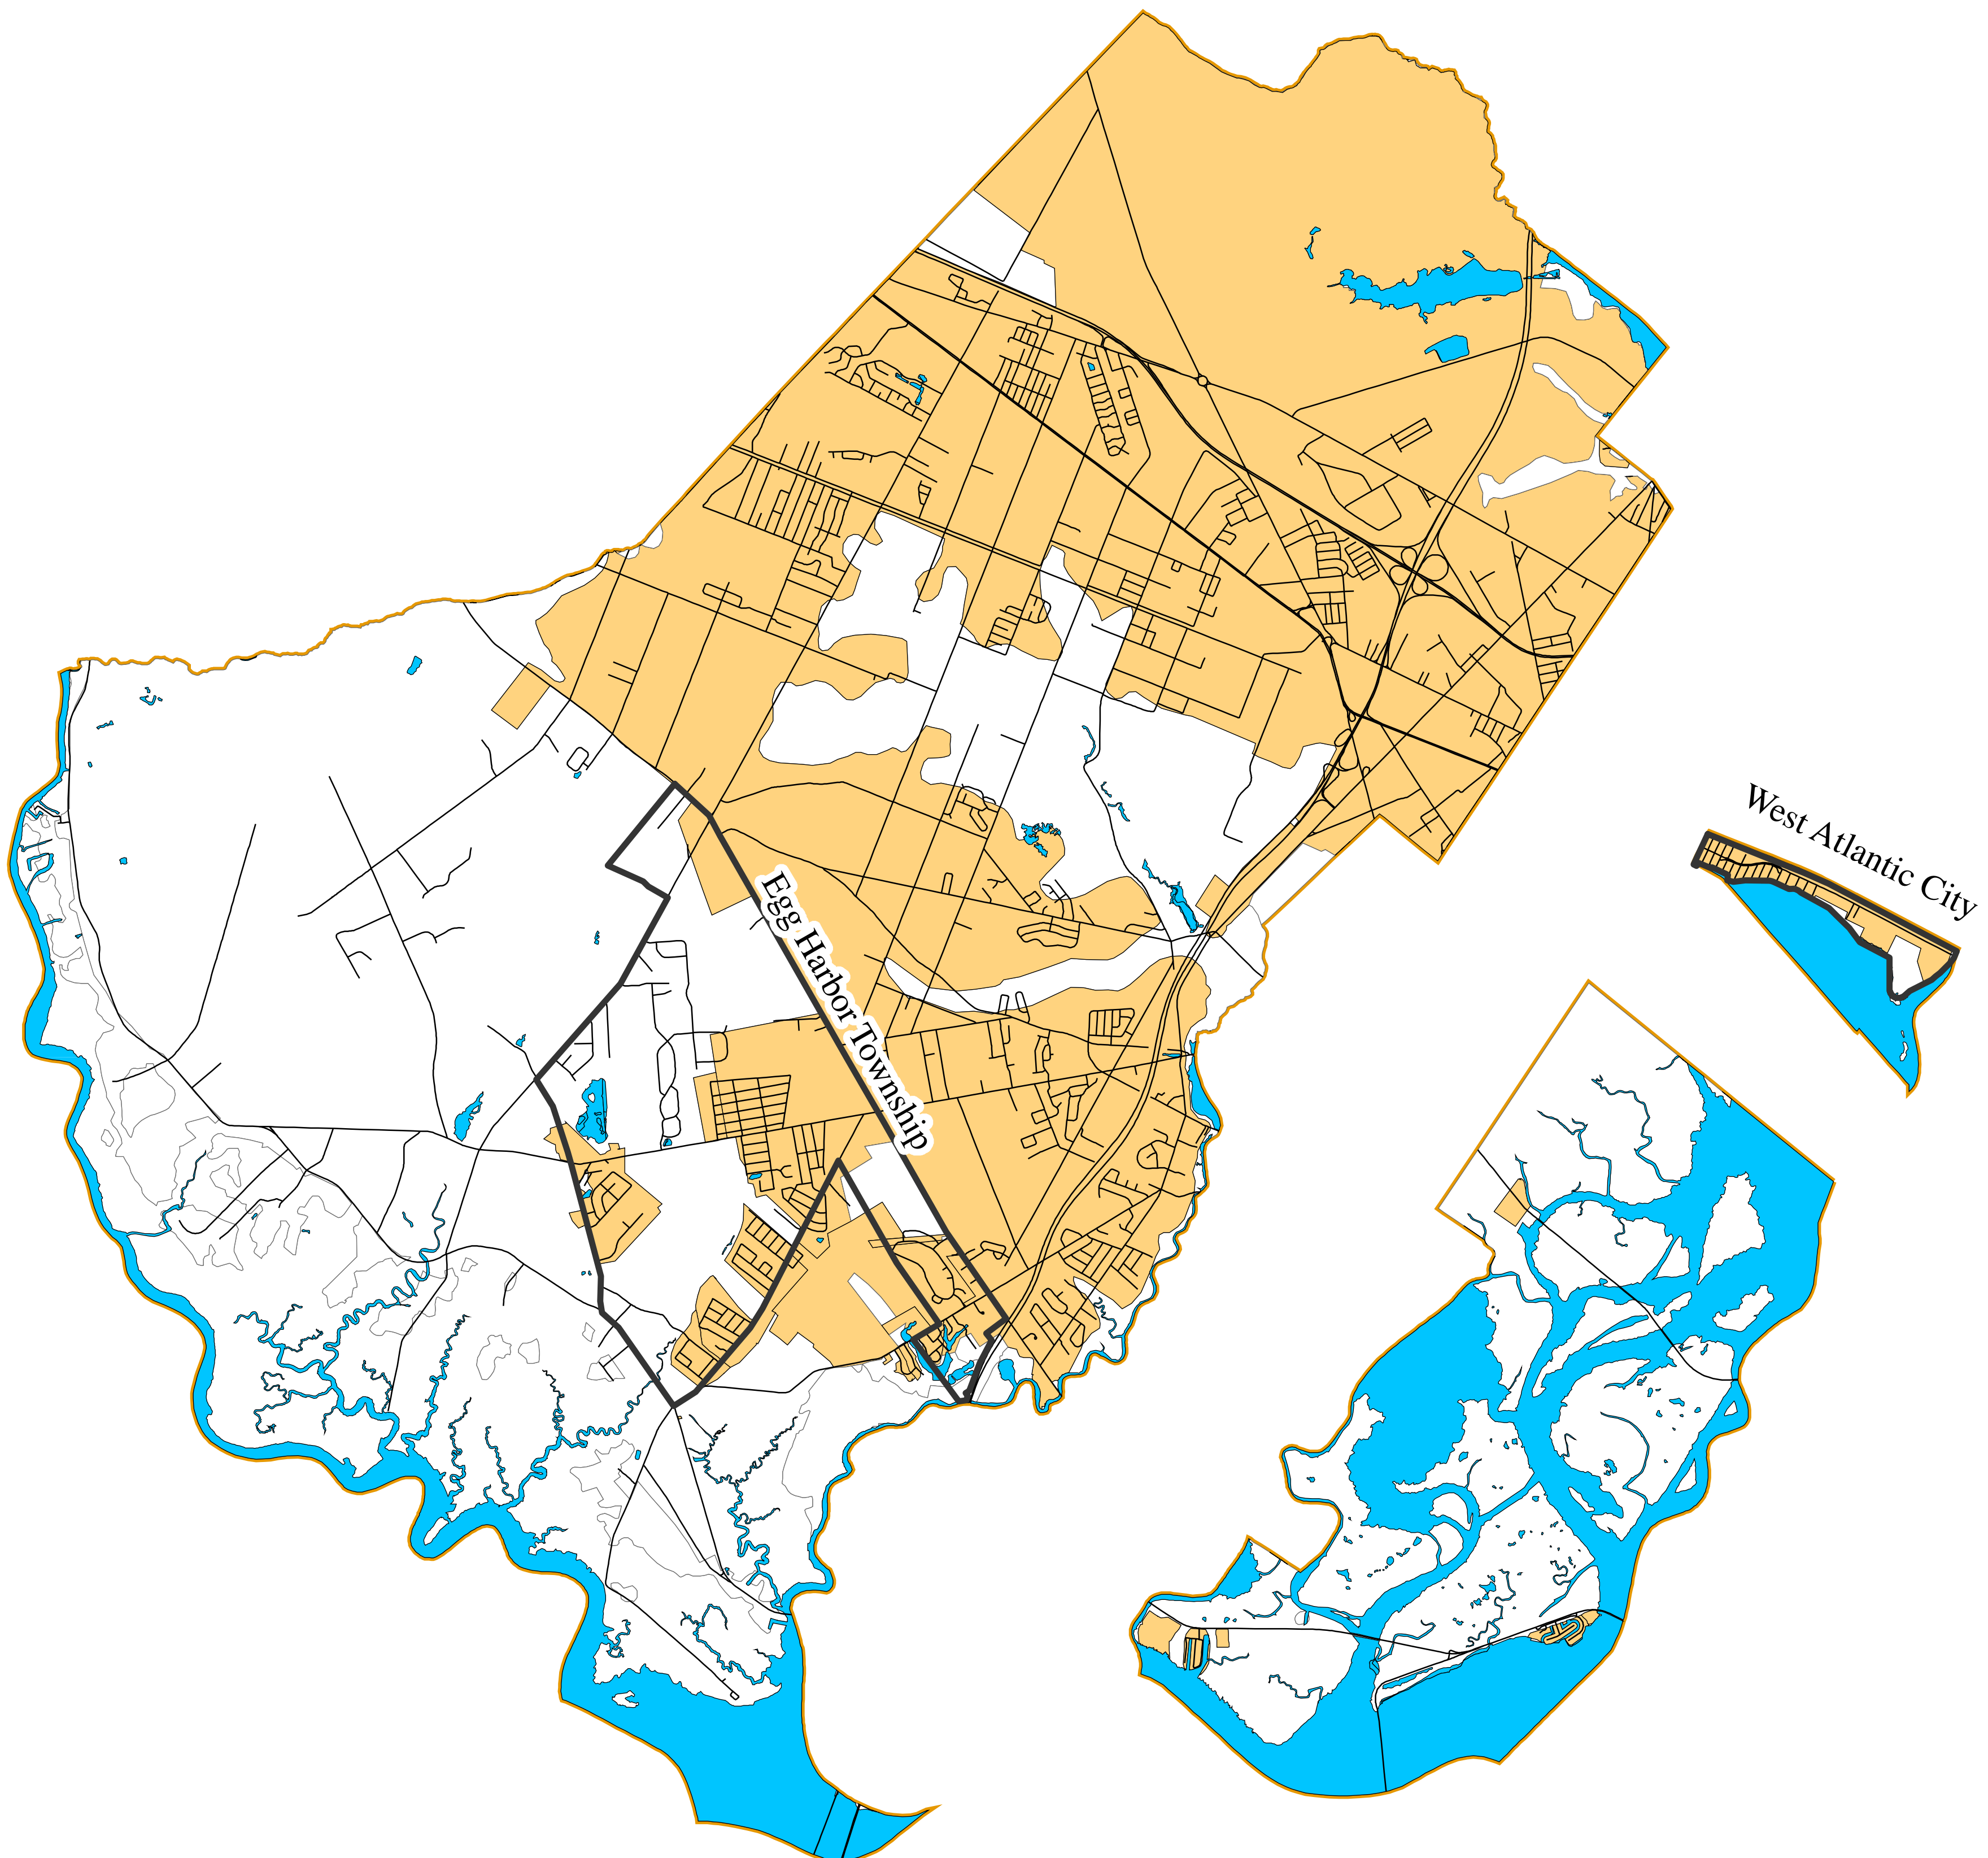

Egg Harbor Township, Atlantic County

Sewage Service

Legend

-  Proposed Centers
-  NJDOT Roads
-  water
- Sewage Service**
-  Non-Service Area
-  Service Area

0 1.25 2.5 5 Miles

Map Created by
Alison Hayes

This map was developed using New Jersey Department of Environmental Protection Geographic Information System digital data, but this secondary product has not been verified by NJDEP and is not state-authorized.

8

The State Plan is not itself a regulation but a statement of State policy that has been adopted by the State Planning Commission pursuant to statute to guide State, regional and local agencies in the exercise of their statutory authority.